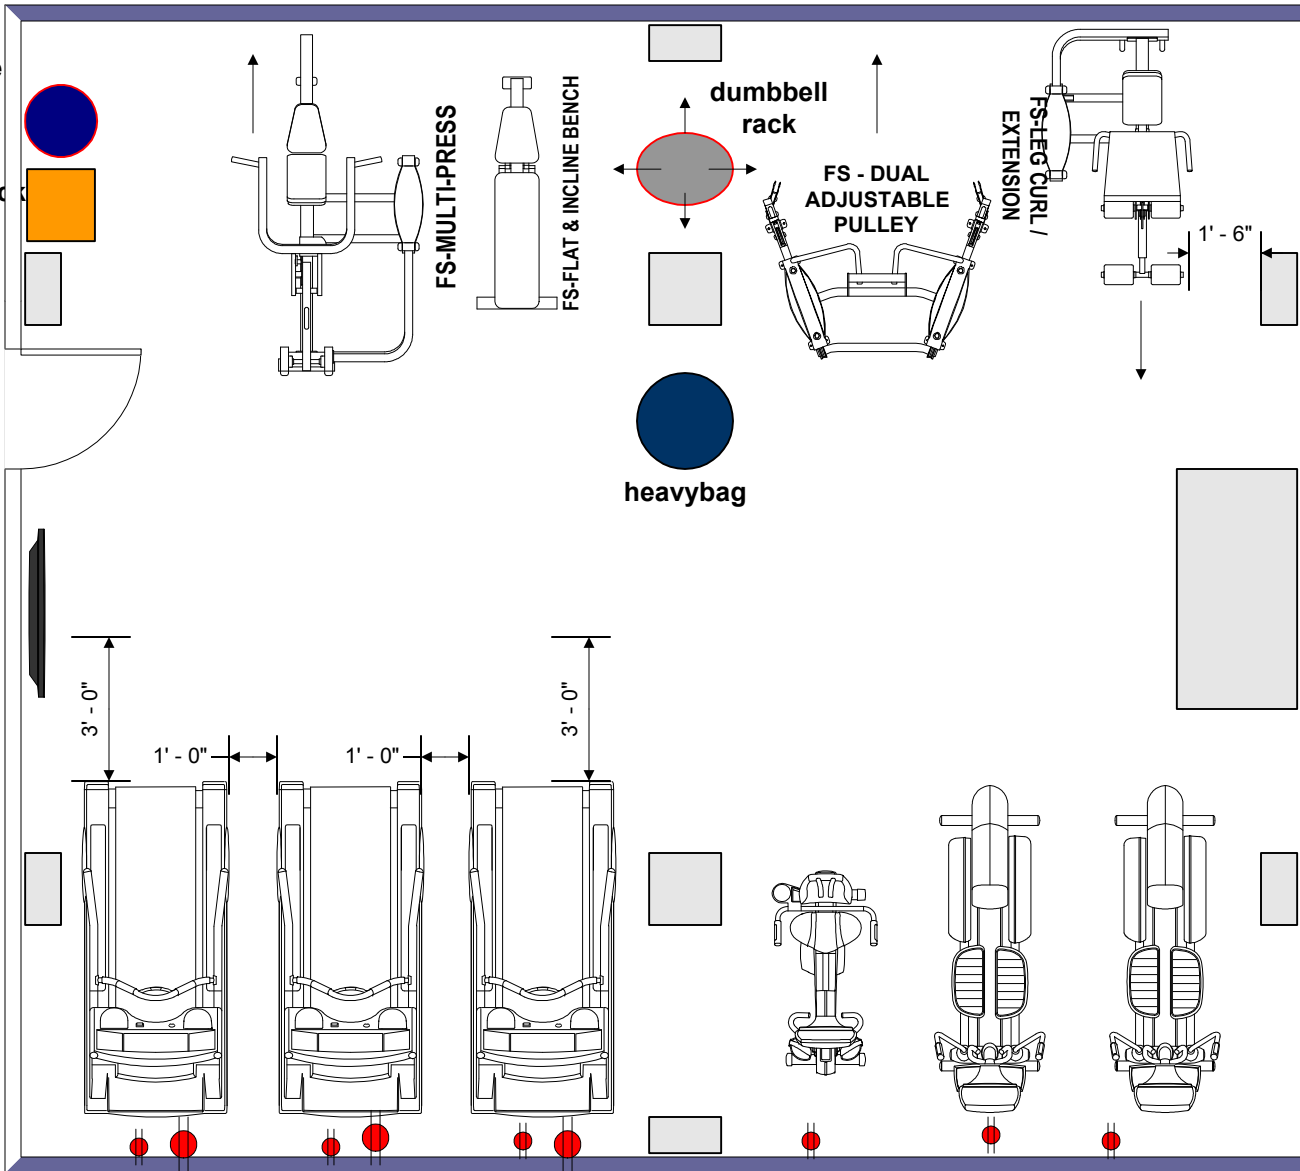

balance ball  
med ball rack

LIFE FITNESS ATTACHABLE  
17" LCD HD TVs REQUIRE A  
REGULAR 110 OUTLET NON-  
DEDICATED

LIFE FITNESS TREADMILLS REQUIRE AN  
INDIVIDUAL 120 VOLT 20 AMP CIRCUIT WITH A  
NEMA 5 OUTLET

26' 10"

24'

**FITNESS  
RESOURCE**

FACILITY LAYOUT FOR:

**THE CAROLINA INN**

*LifeFitness*

SALES CONTACT:

SCOTT GARNER

DATE:

7/22/09

SCALE:

DRAWING SCALE

LAYOUT VERSION:

VERSION NUMBER